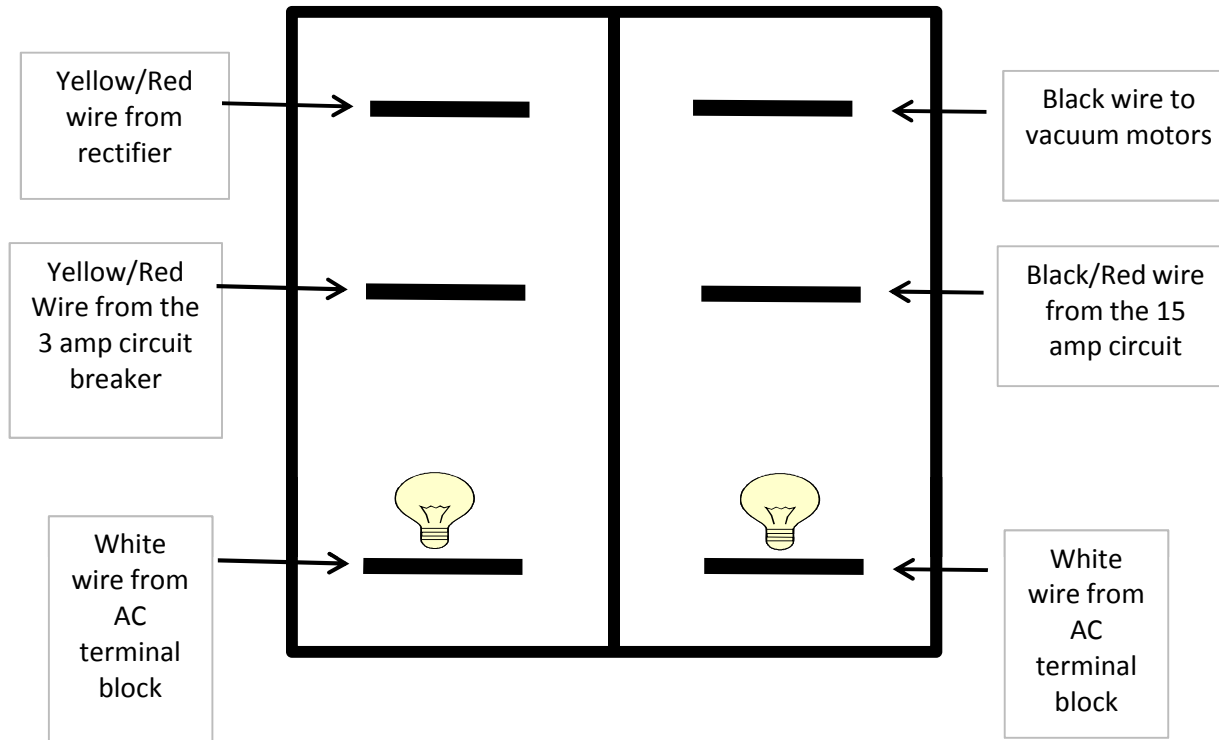

MPV 31 Switch Wiring

Part number 746007

Note: The terminals with the picture of the light bulbs on the terminals are on the bottom.